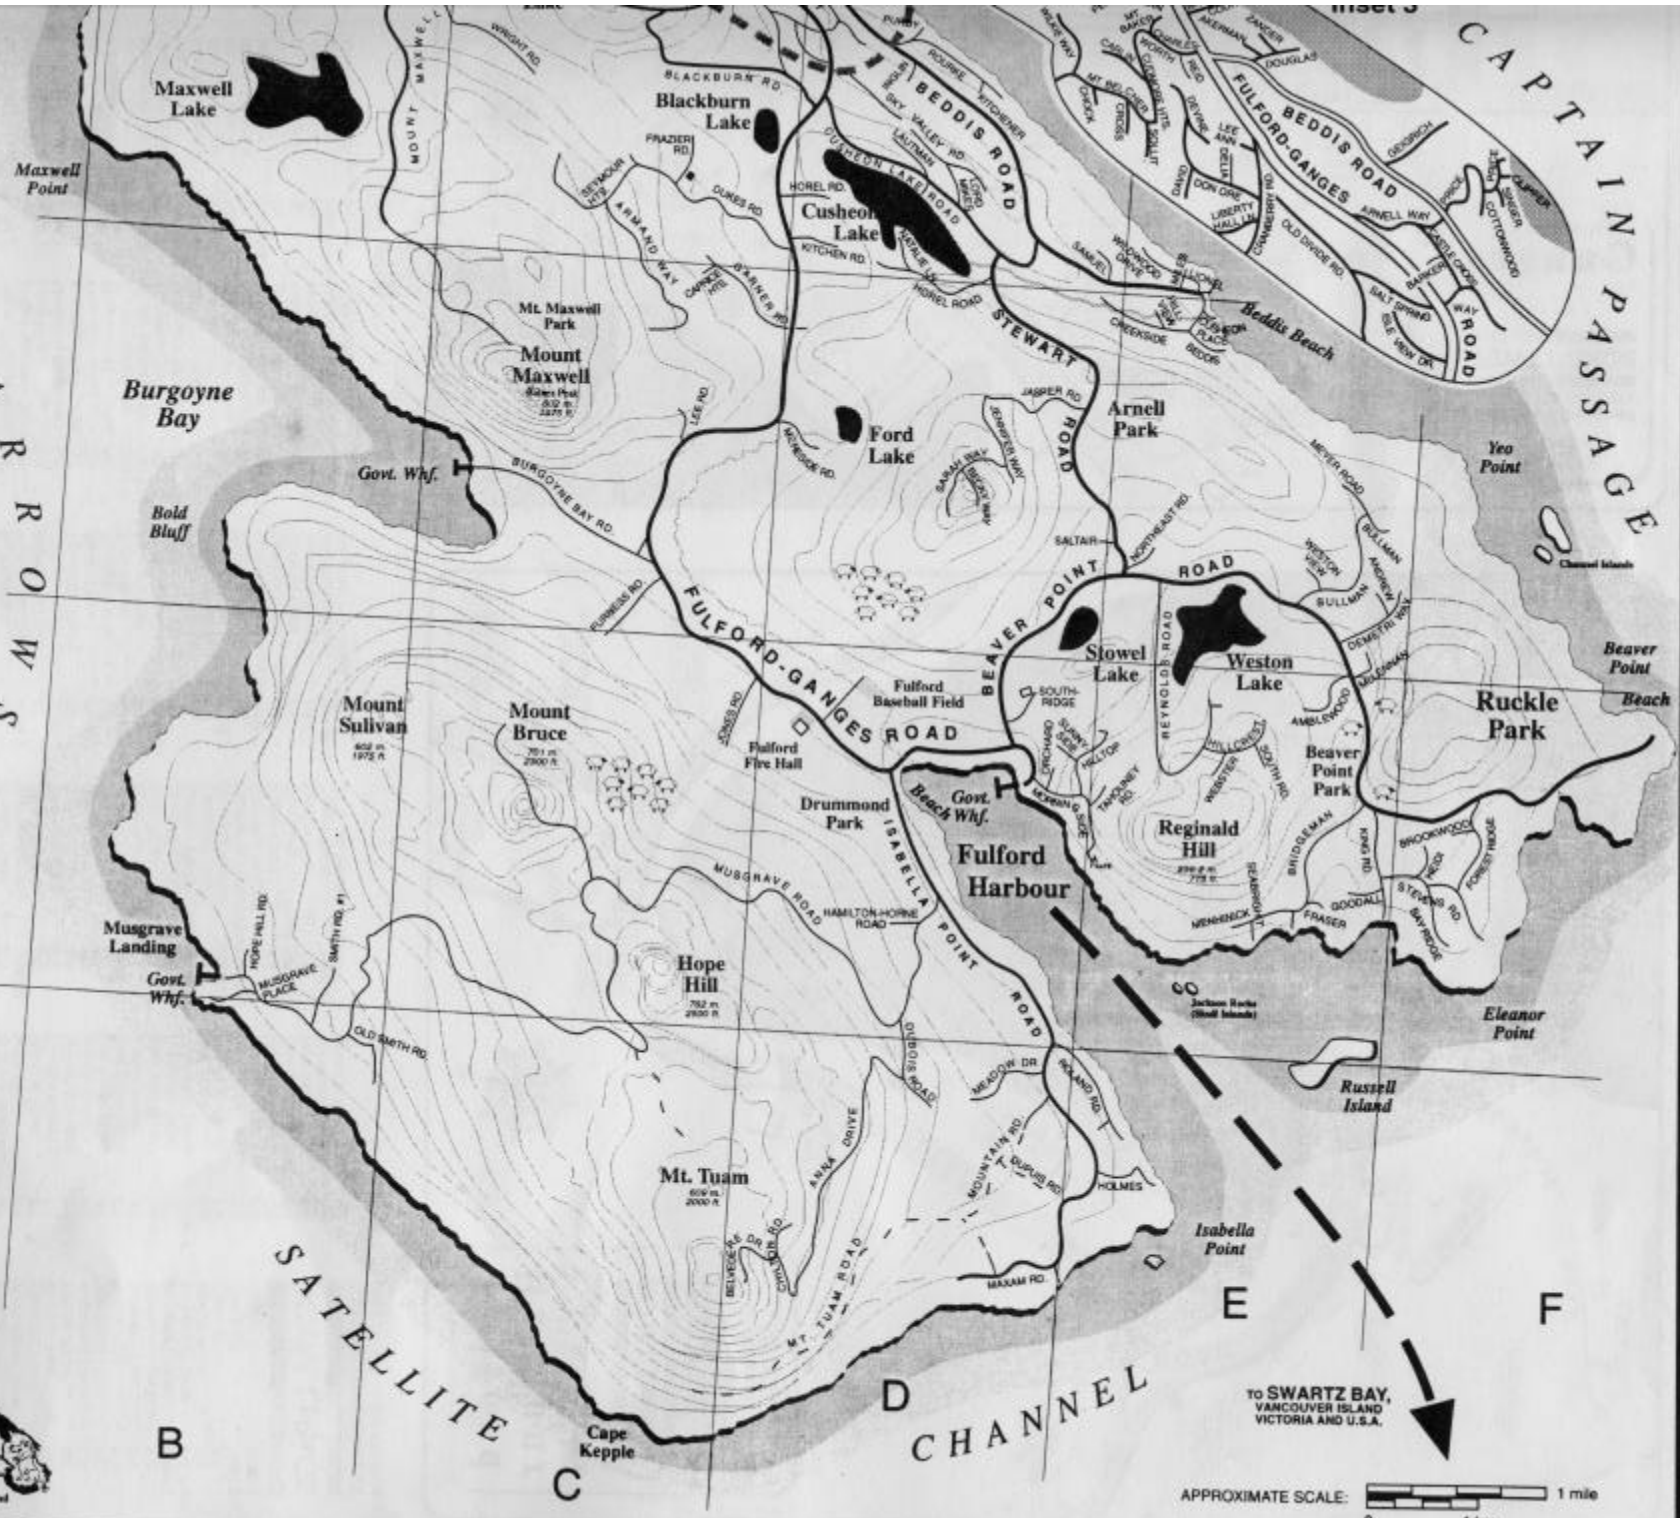

E

F

With permission of  
**LIONS CLUB**  
 of Salt Spring Island

APPROXIMATE SCALE: 0 1 km 1 mile

TO SWARTZ BAY,  
 VANCOUVER ISLAND  
 VICTORIA AND U.S.A.